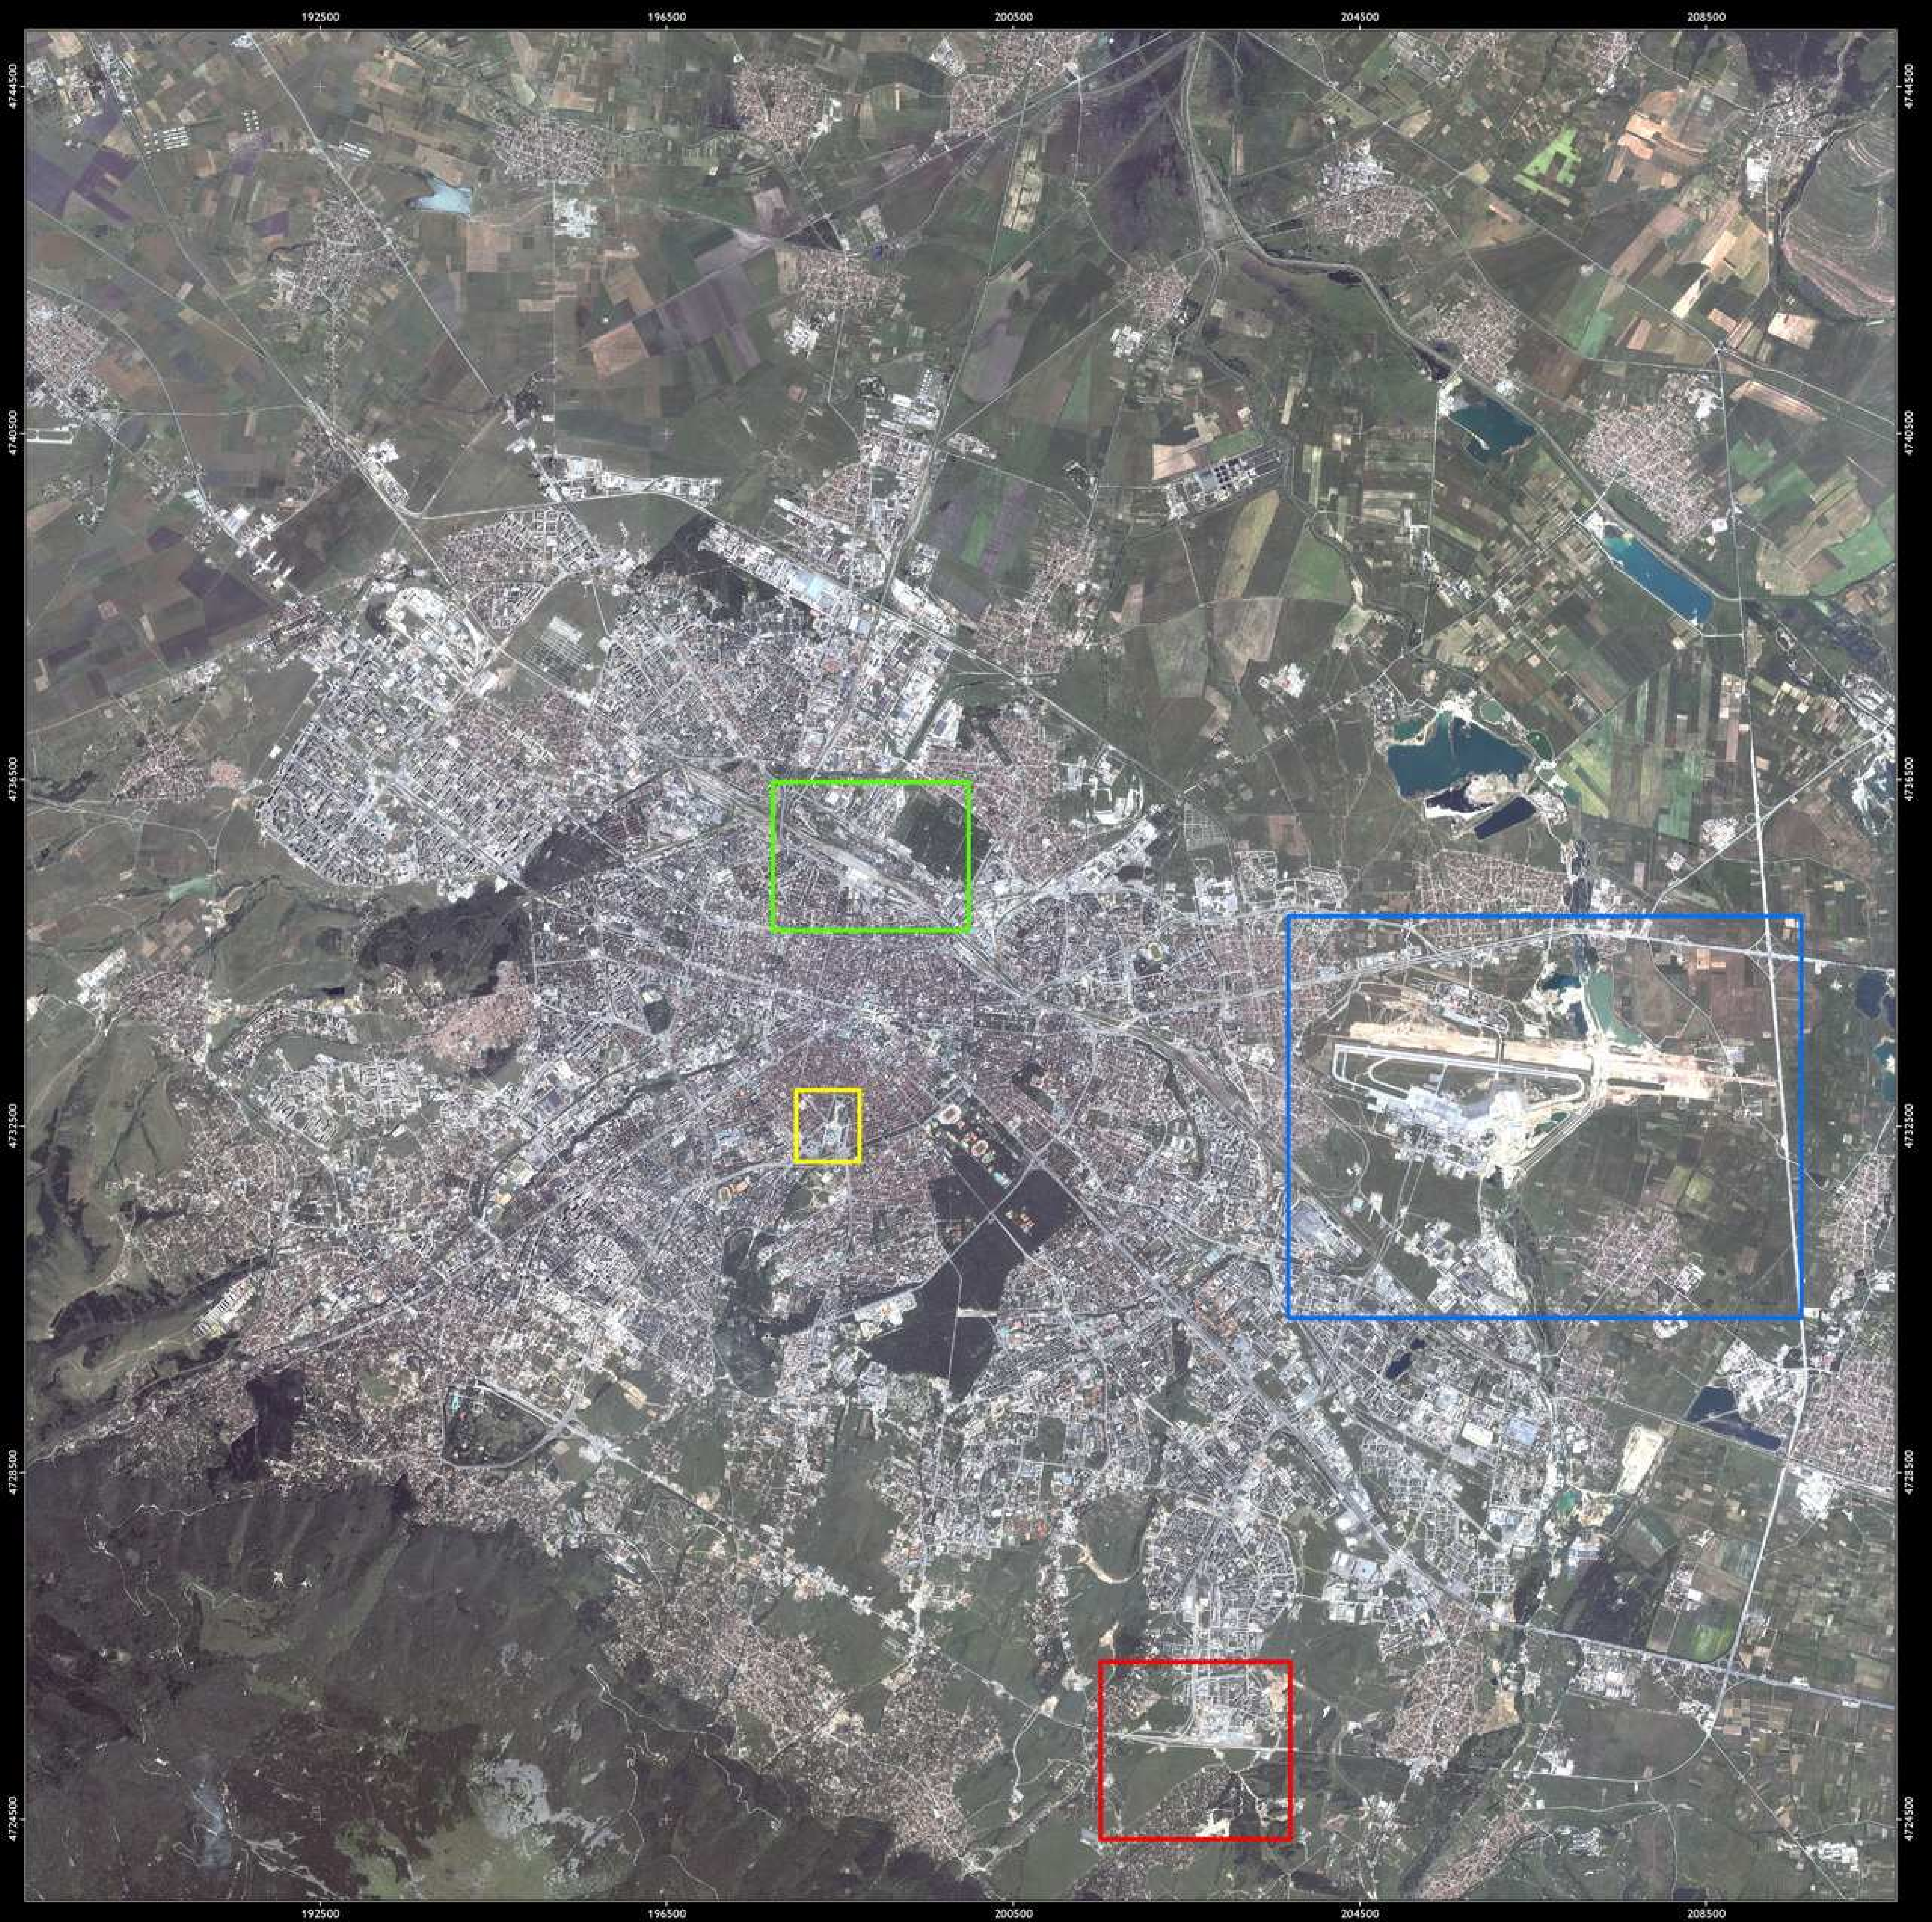

SOFIA THROUGH THE YEARS

2005

Data Sources

Imageries
IKONOS images Courtesy of the European Space Imaging, GmbH
Image ID: 2000000647400R08, Acquisition Date: 2005-06-16
Image ID: 2000000647500R08, Acquisition Date: 2005-06-16
Image ID: 2000000652200R08, Acquisition Date: 2005-06-30
Image ID: 2000000652301R08, Acquisition Date: 2005-06-30
Image ID: 2000000652400R08, Acquisition Date: 2005-06-30

Processing / Analysis

Sensor Type: Satellite
Sensor Name: IKONOS-2
Pixel Size: 1.00 meters
Image processing and map creation by ReSAC
Orthorectification through ERDAS Imagine
Image Contrast through ERDAS Imagine
Mosaic Images through ERDAS Imagine
Date of map creation
22.02.2010 by ReSAC

Scale

0 0.5 1 2 3 km
1:30 000
Map Projection:
Universal Transverse Mercator - UTM
Specific Parameters:
Hemisphere: N
Zone Number: 35
Datum: WGS84

Sofia Municipality
<http://www.sofia.bg/>

ReSAC
<http://www.resac-bg.org/>

ASDE
<http://www.asde-bg.org/>