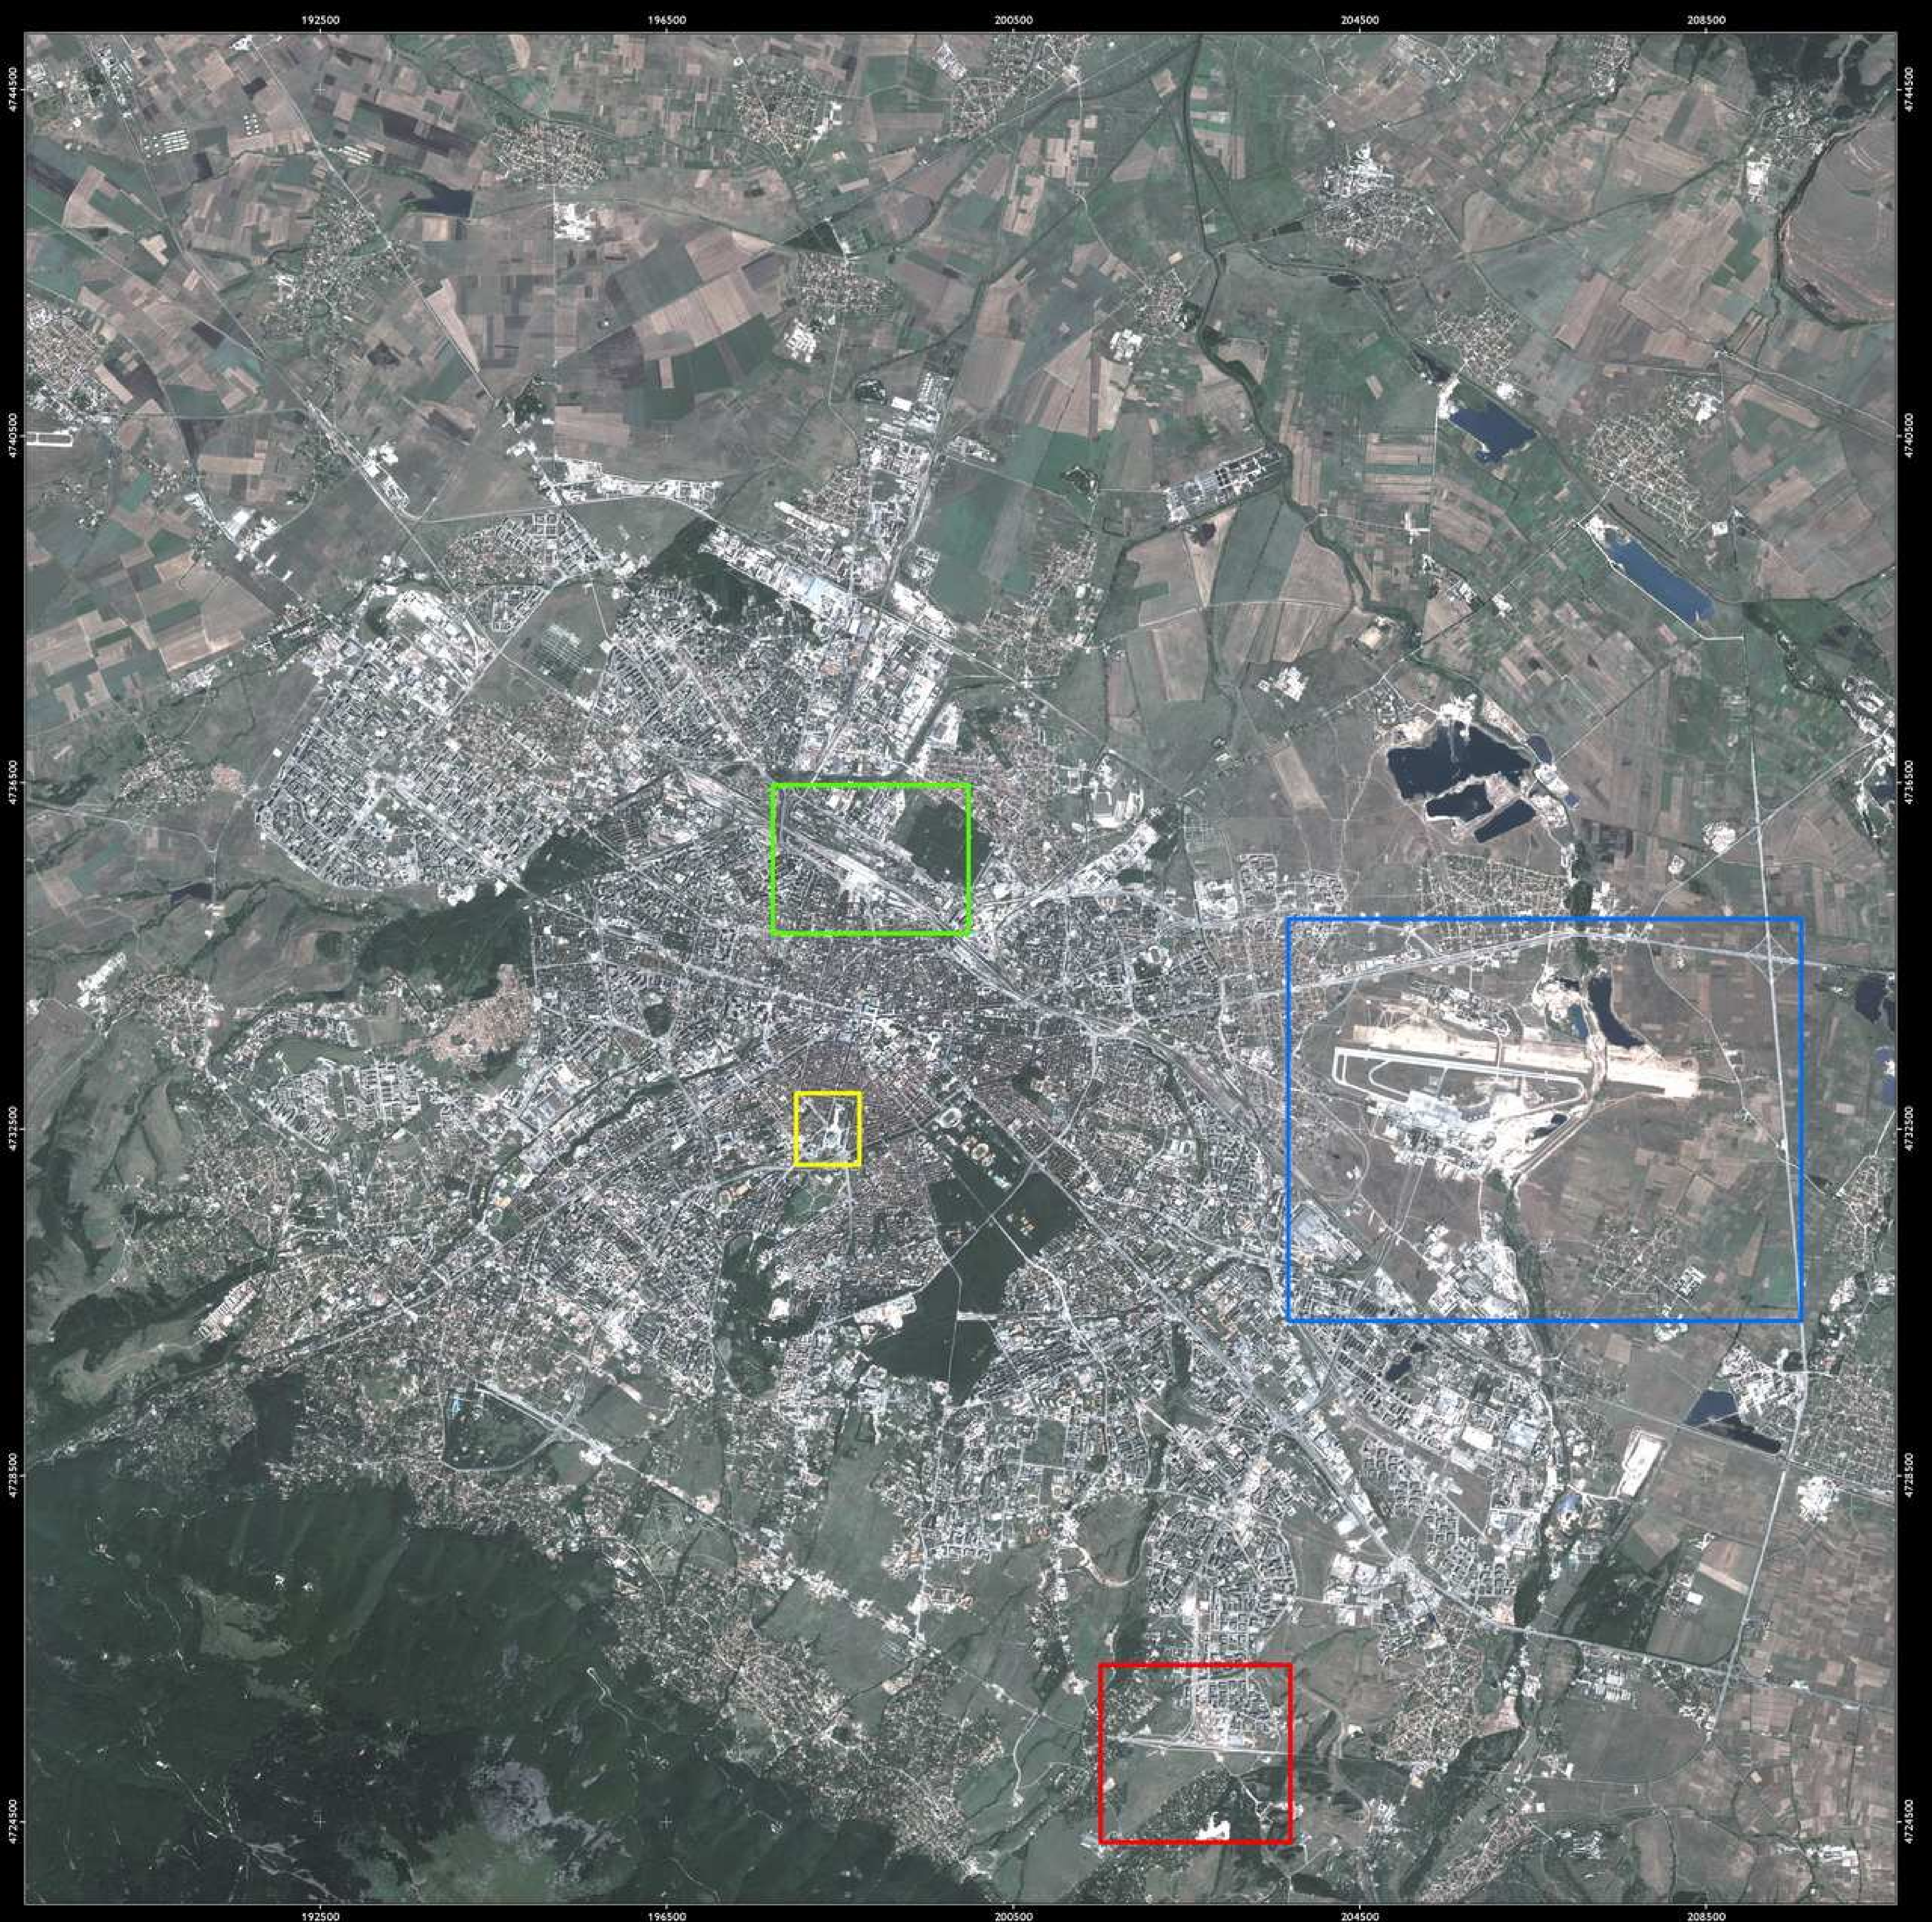

SOFIA THROUGH THE YEARS

2004

Data Sources

Imageries
 SPOT Images Courtesy of the Spot Image S.A.
 Image ID: 508826304081909485328
 Acquisition Date: 2004-08-19

Processing / Analysis

Sensor Type: Satellite
 Sensor Name: SPOT
 Pixel Size: 5,00 meters
 Image processing and map creation by ReSAC
 Orthorectification through ERDAS Imagine
 SPOT channels transformation to true color
 Image Contrast through ERDAS Imagine
 Date of map creation
 22.02.2010 by ReSAC

Scale

Map Projection:
 Universal Transverse Mercator - UTM
 Specific Parameters:
 Hemisphere: N
 Zone Number: 35
 Datum: WGS84

Spot Image S.A.
<http://www.spotimage.com/>

Sofia Municipality
<http://www.sofia.bg/>