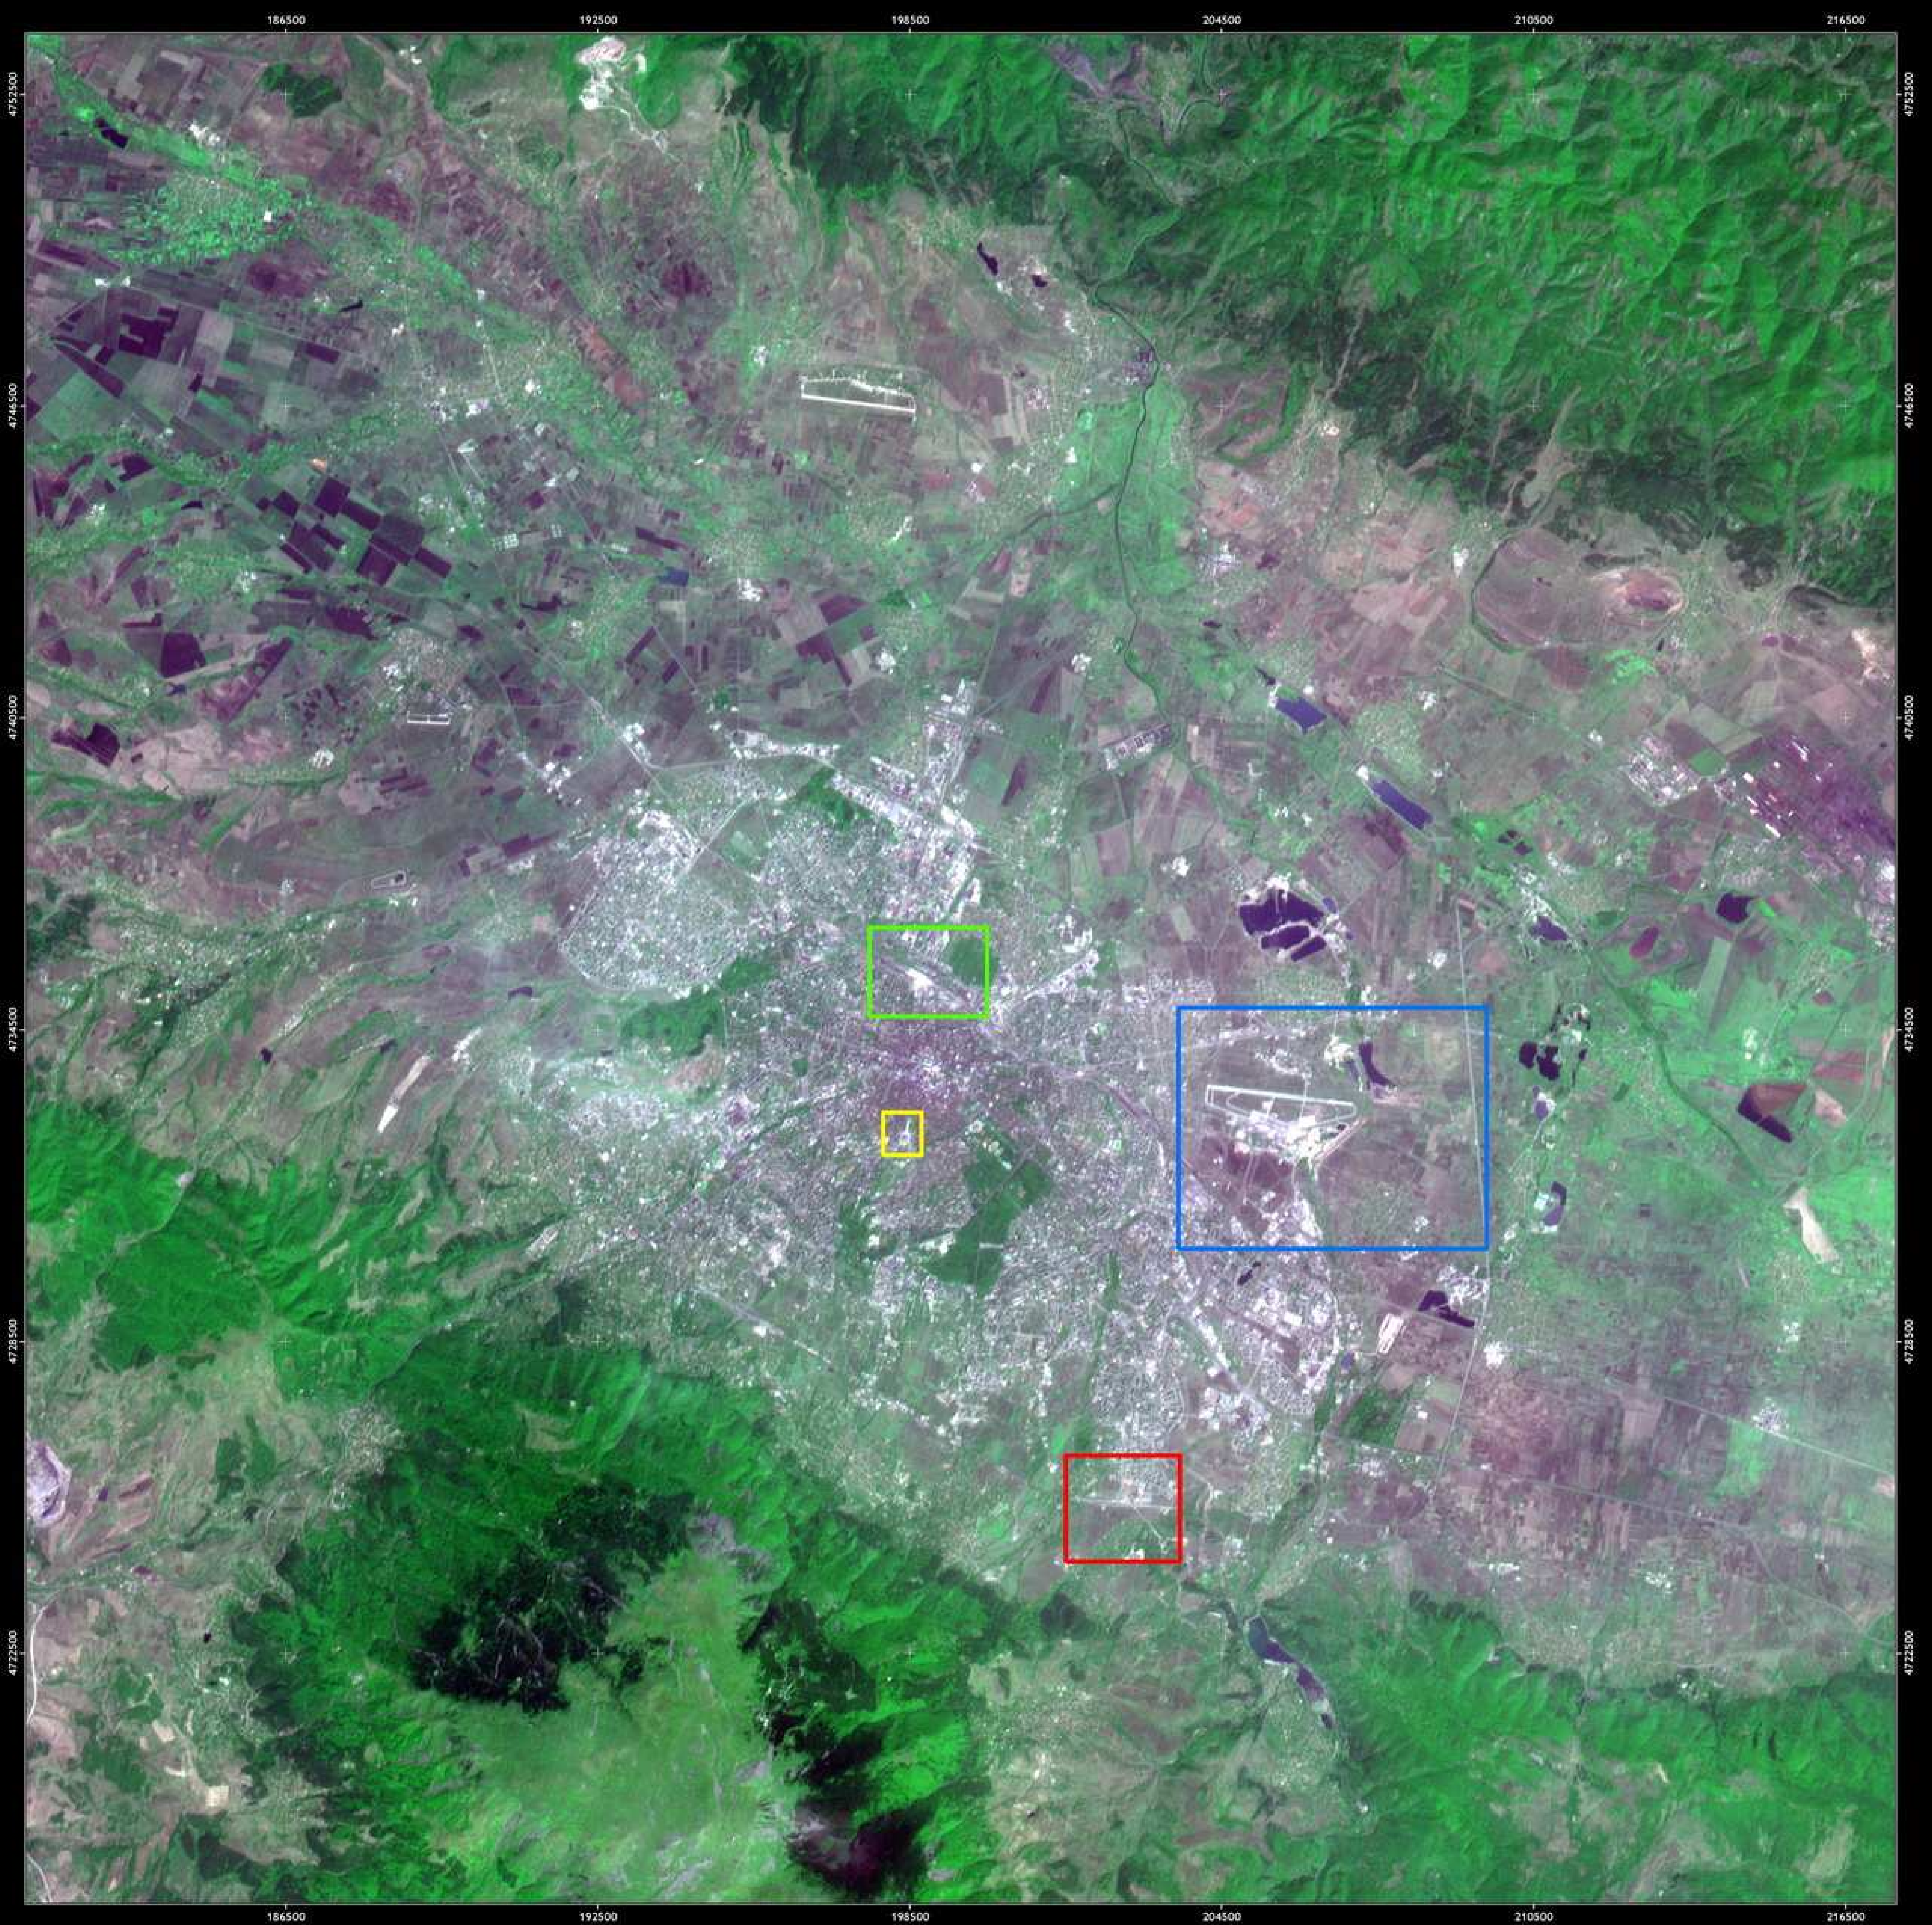

SOFIA THROUGH THE YEARS 2003

Data Sources

Imageries
SPOT Images Courtesy of the Spot Image S.A.
Image ID: 20872640308300928231X
Acquisition Date: 2003-08-30

Processing / Analysis

Sensor Type: Satellite
Sensor Name: SPOT
Pixel Size: 20.00 meters
Image processing and map creation by ReSAC
SPOT channels transformation to true color
Image Contrast through ERDAS Imagine
Date of map creation
22.02.2010 by ReSAC

Scale

Map Projection:
Universal Transverse Mercator - UTM
Specific Parameters:
Hemisphere: N
Zone Number: 35
Datum: WGS84

Spot Image S.A.
<http://www.spotimage.com/>

Sofia Municipality
<http://www.sofia.bg/>