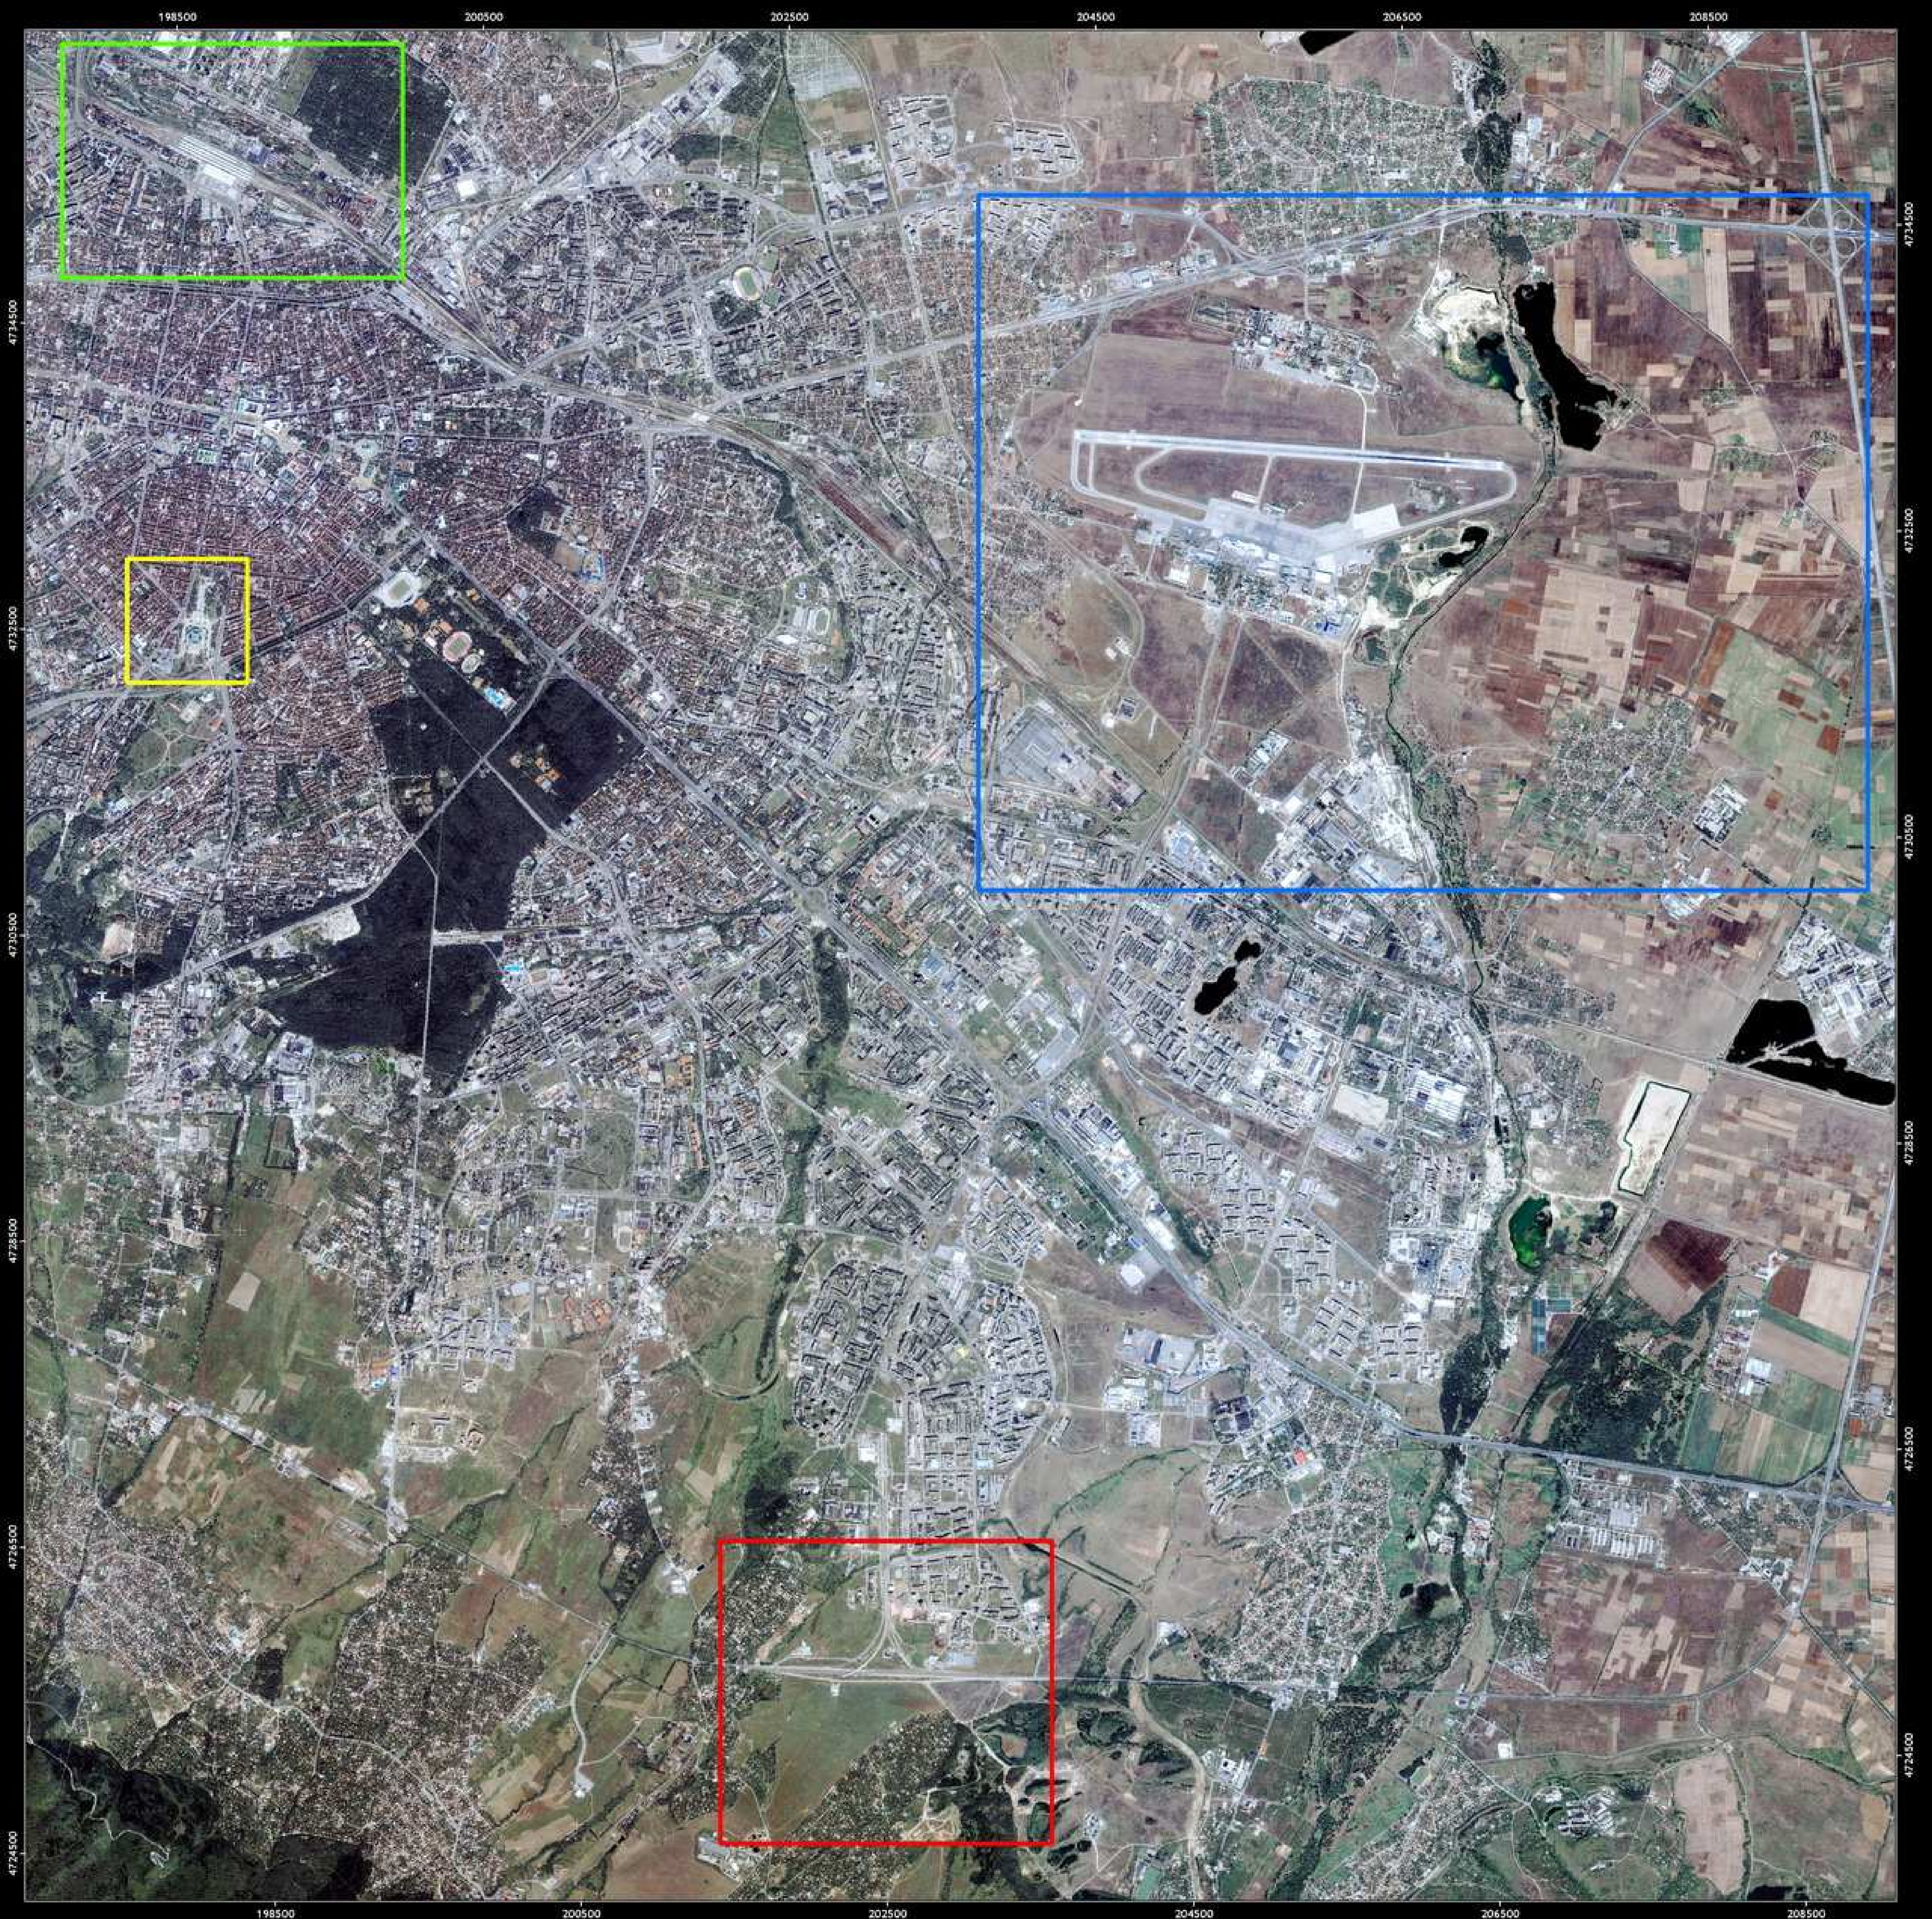

SOFIA THROUGH THE YEARS

2002

Data Sources

Imageries
IKONOS Images Courtesy of the European Space Imaging, GmbH
Image ID: 200207030927496000011625433
Acquisition Date: 2002-07-03
Image ID: 2002072209203320000011611875
Acquisition Date: 2002-07-22

Processing / Analysis

Sensor Type: Satellite
Sensor Name: IKONOS-2
Pixel Size: 1.00 meters
Image processing and map creation by ReSAC
Orthorectification through ERDAS Imagine
Image Contrast through ERDAS Imagine
Mosaic Images through ERDAS Imagine
Date of map creation
22.02.2010 by ReSAC

Scale

0 0.5 1 2 km
1:17 000
Map Projection:
Universal Transverse Mercator - UTM
Specific Parameters:
Hemisphere: N
Zone Number: 35
Datum: WGS84

Sofia Municipality
<http://www.sofia.bg/>

ReSAC
<http://www.resac-bg.org/>

ASCE
<http://www.uside-bg.org/>