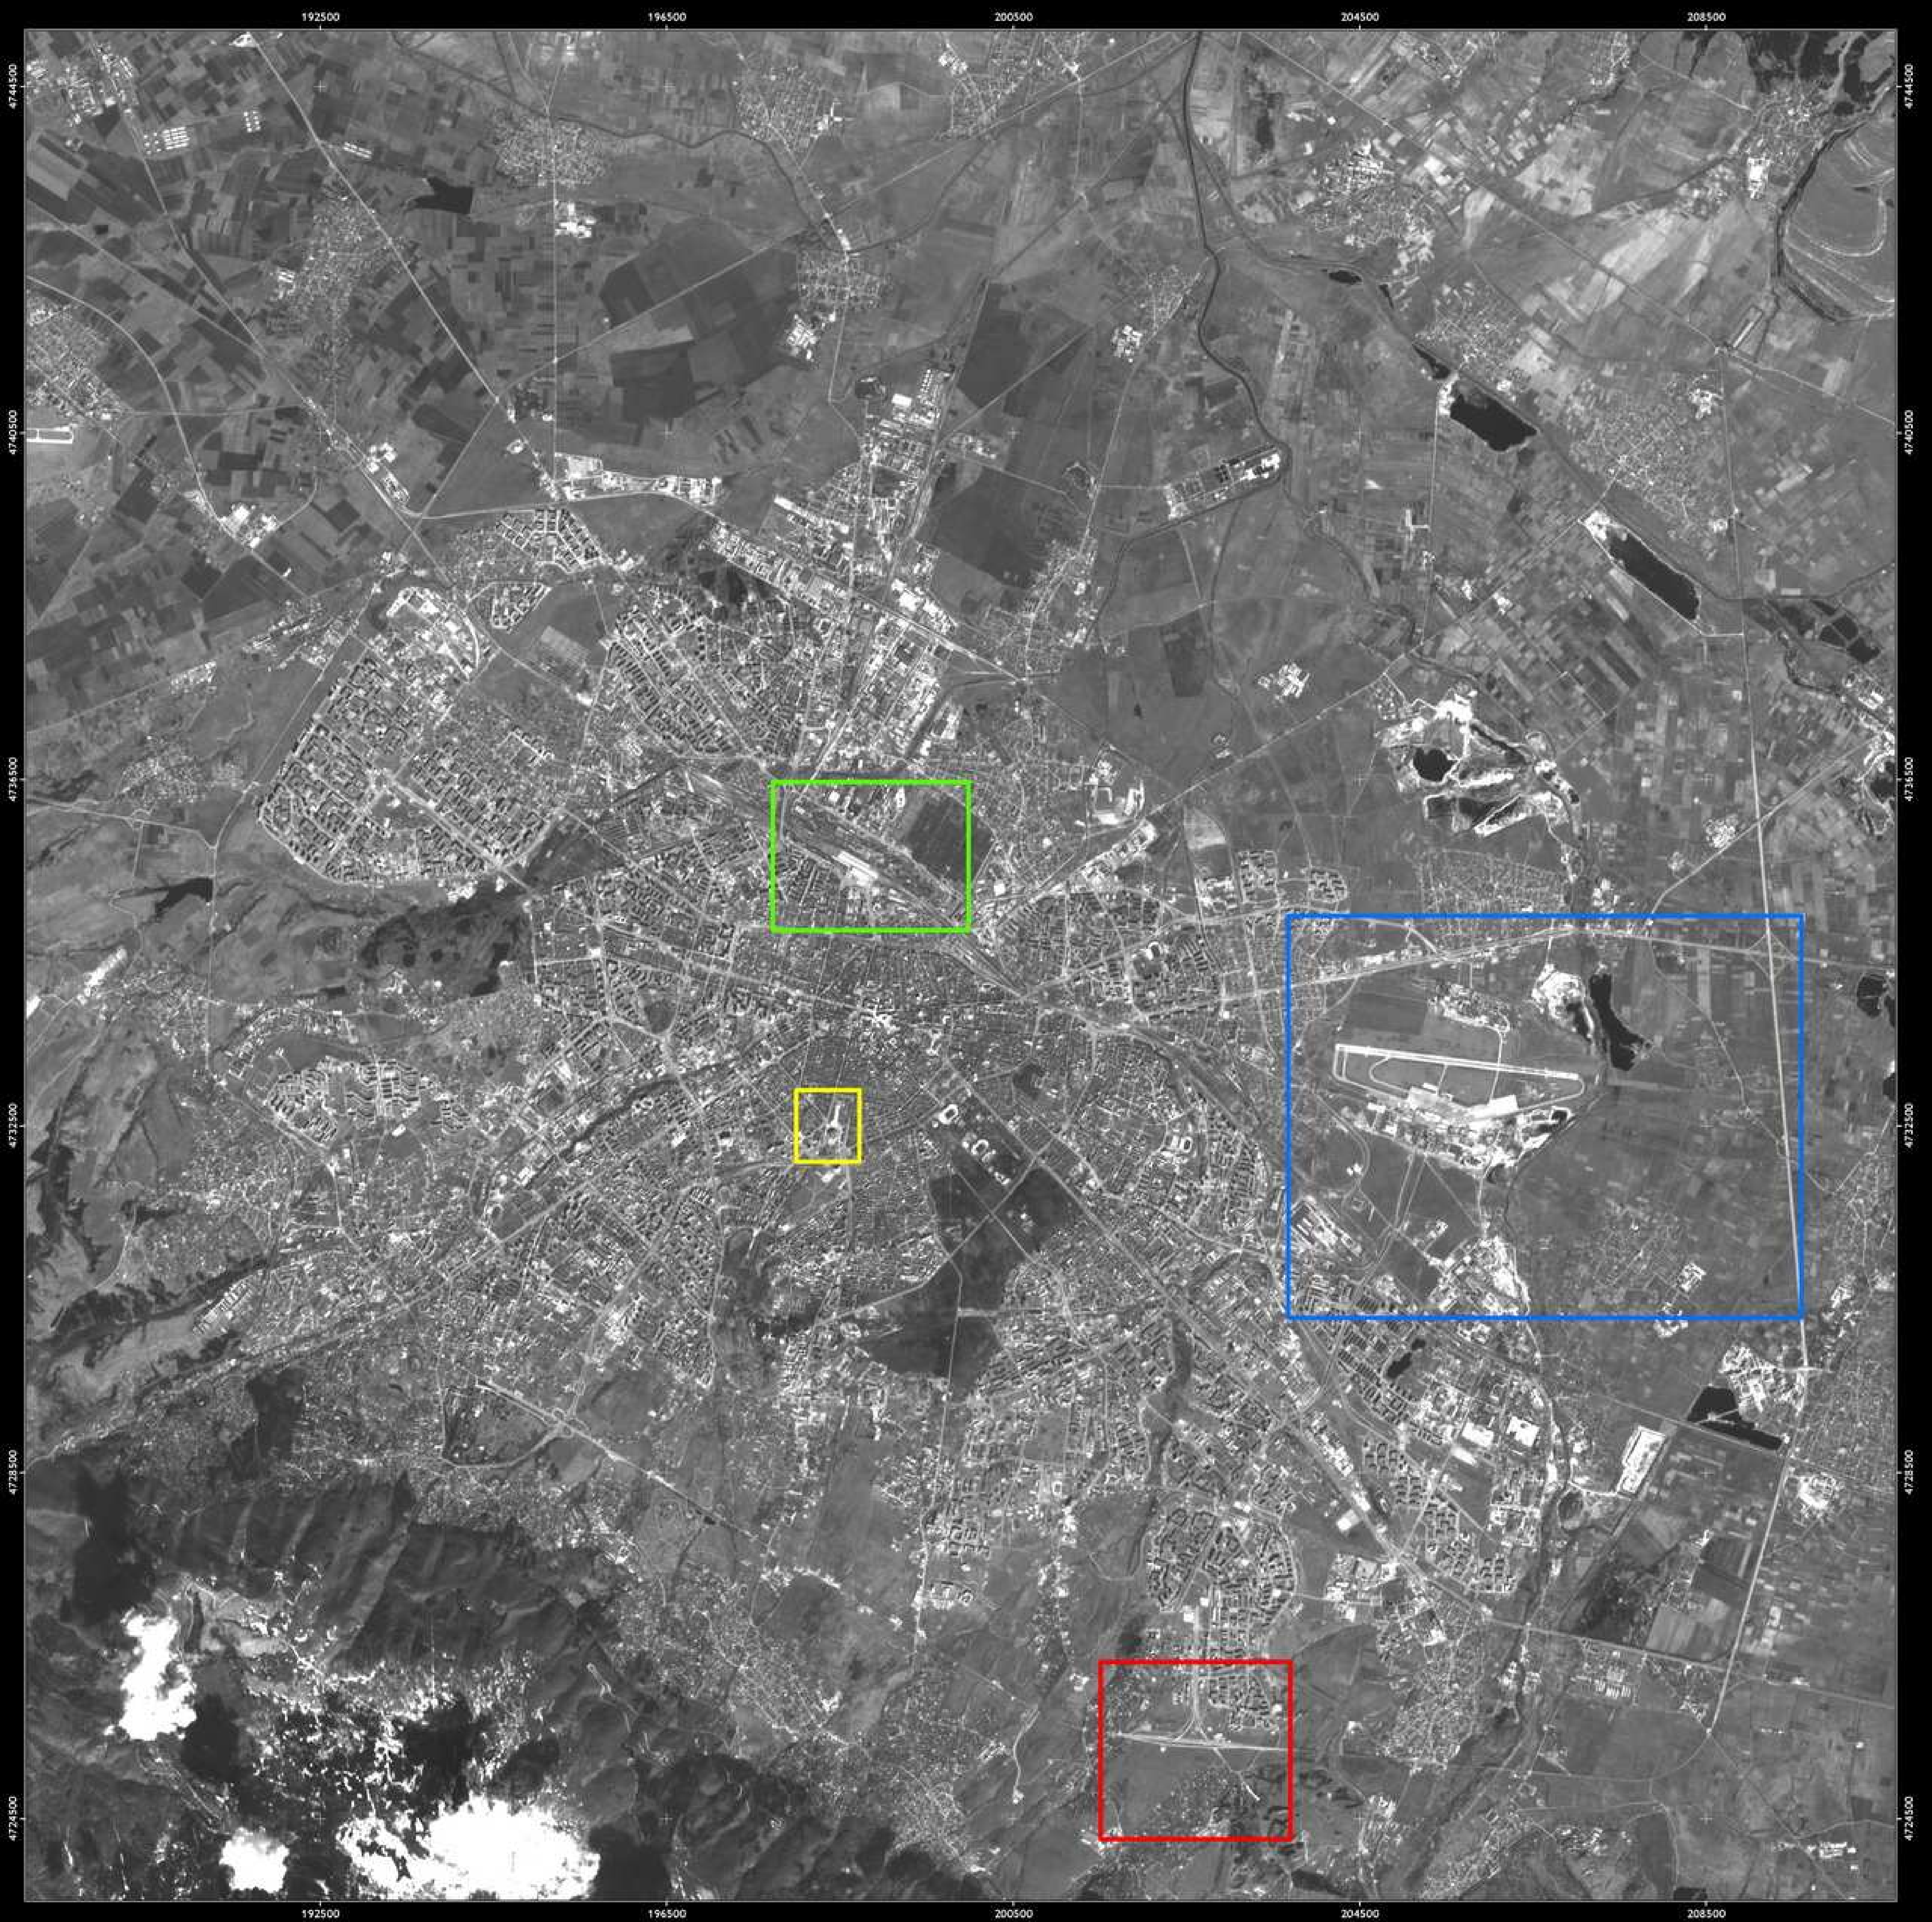

# SOFIA THROUGH THE YEARS

### Data Sources

Imageries  
 SPOT Images Courtesy of the Spot Image S.A.  
 Image ID: 40882640103120929071M  
 Acquisition Date: 2001-03-12

### Processing / Analysis

Sensor Type: Satellite  
 Sensor Name: SPOT  
 Pixel Size: 10.00 meters  
 Image processing and map creation by ReSAC  
 Image Contrast through ERDAS Imagine  
 Date of map creation  
 22.02.2010 by ReSAC

### Scale

Map Projection:  
 Universal Transverse Mercator - UTM  
 Specific Parameters:  
 Hemisphere: N  
 Zone Number: 35  
 Datum: WGS84

Spot Image S.A.  
<http://www.spotimage.com/>

Sofia Municipality  
<http://www.sofia.bg/>