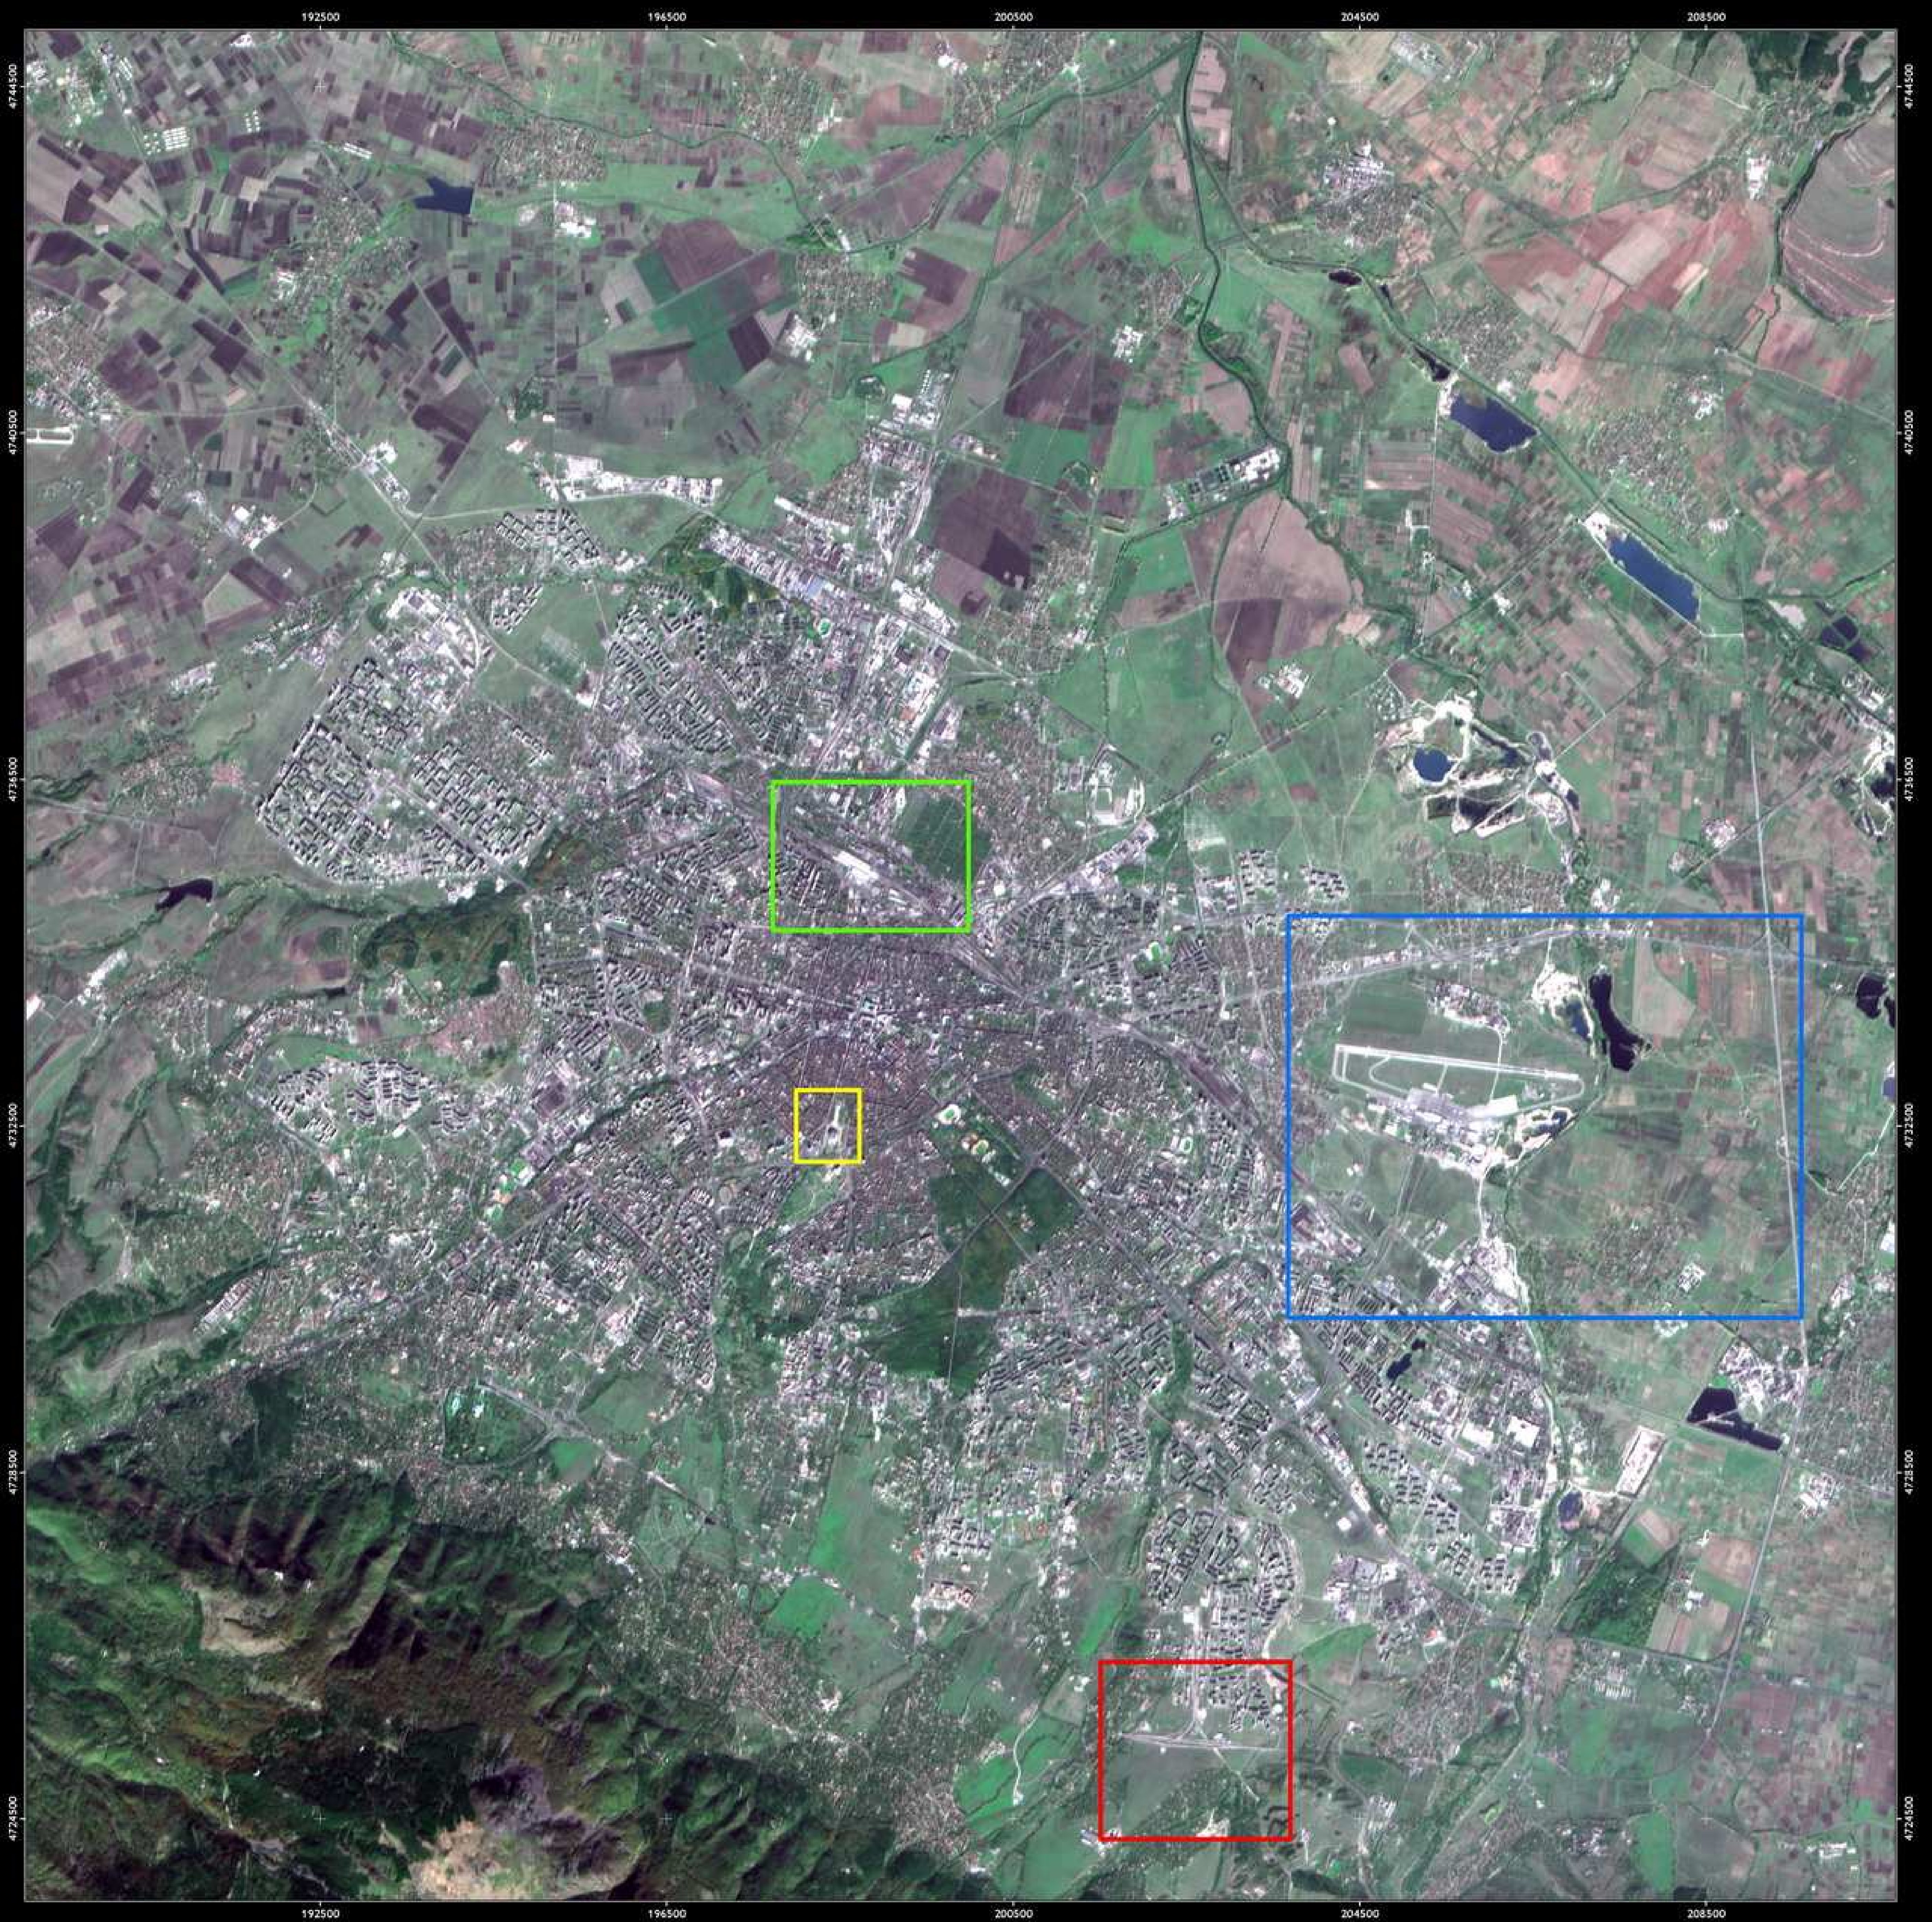

SOFIA THROUGH THE YEARS

2000

Data Sources

Imageries
 SPOT Images Courtesy of the Spot Image S.A.
 Image ID: 408726400102309214121
 Acquisition Date: 2000-10-23

Processing / Analysis

Sensor Type: Satellite
 Sensor Name: SPOT
 Pixel Size: 10.00 meters
 Image processing and map creation by ReSAC
 SPOT channels transformation to true color
 Image Contrast through ERDAS Imagine
 Date of map creation
 22.02.2010 by ReSAC

Scale

Map Projection:
 Universal Transverse Mercator - UTM
 Specific Parameters:
 Hemisphere: N
 Zone Number: 35
 Datum: WGS84

Spot Image S.A.
<http://www.spotimage.com/>

Sofia Municipality
<http://www.sofia.bg/>