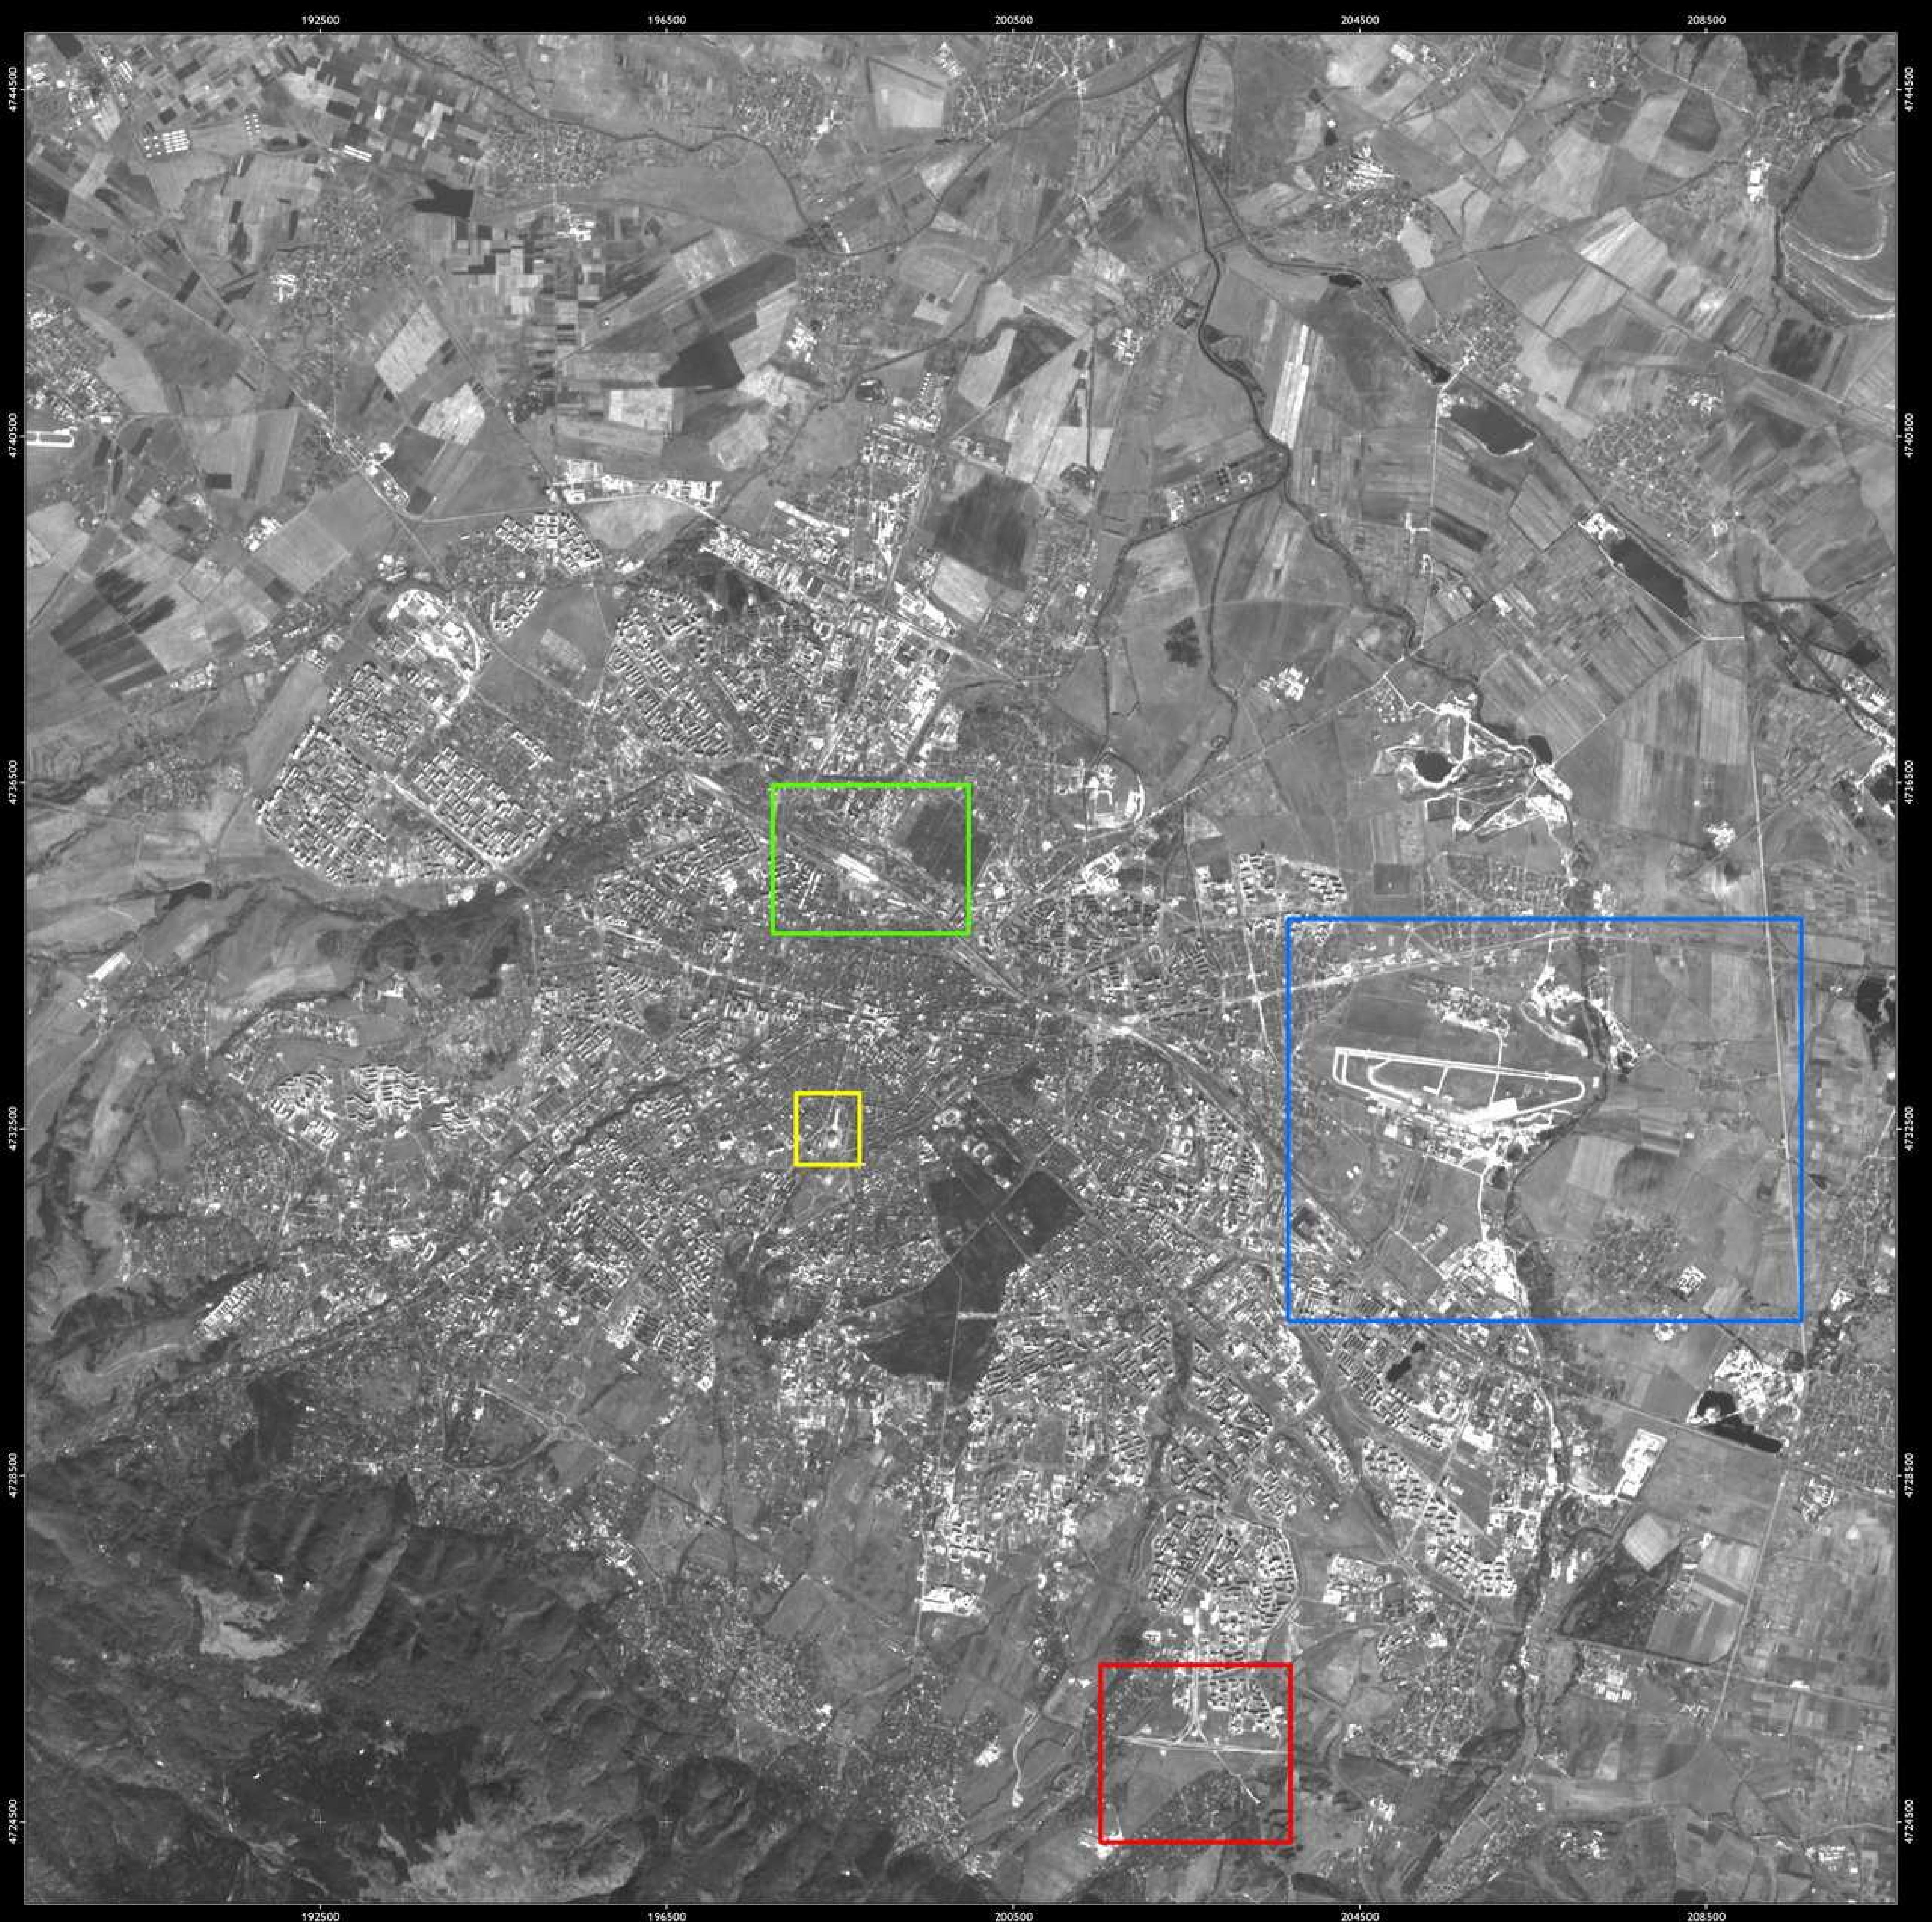

SOFIA THROUGH THE YEARS

1995

Data Sources

Imageries
 SPOT Images Courtesy of the Spot Image S.A.
 Image ID: 30882649510140913392P
 Acquisition Date: 1995-10-14

Processing / Analysis

Sensor Type: Satellite
 Sensor Name: SPOT
 Pixel Size: 10.00 meters
 Image processing and map creation by ReSAC
 Image Contrast through ERDAS Imagine
 Date of map creation
 22.02.2010 by ReSAC

Scale

1:30 000

Map Projection:
 Universal Transverse Mercator - UTM
 Specific Parameters:
 Hemisphere: N
 Zone Number: 35
 Datum: WGS84

Spot Image S.A.
<http://www.spotimage.com/>

Sofia Municipality
<http://www.sofia.bg/>