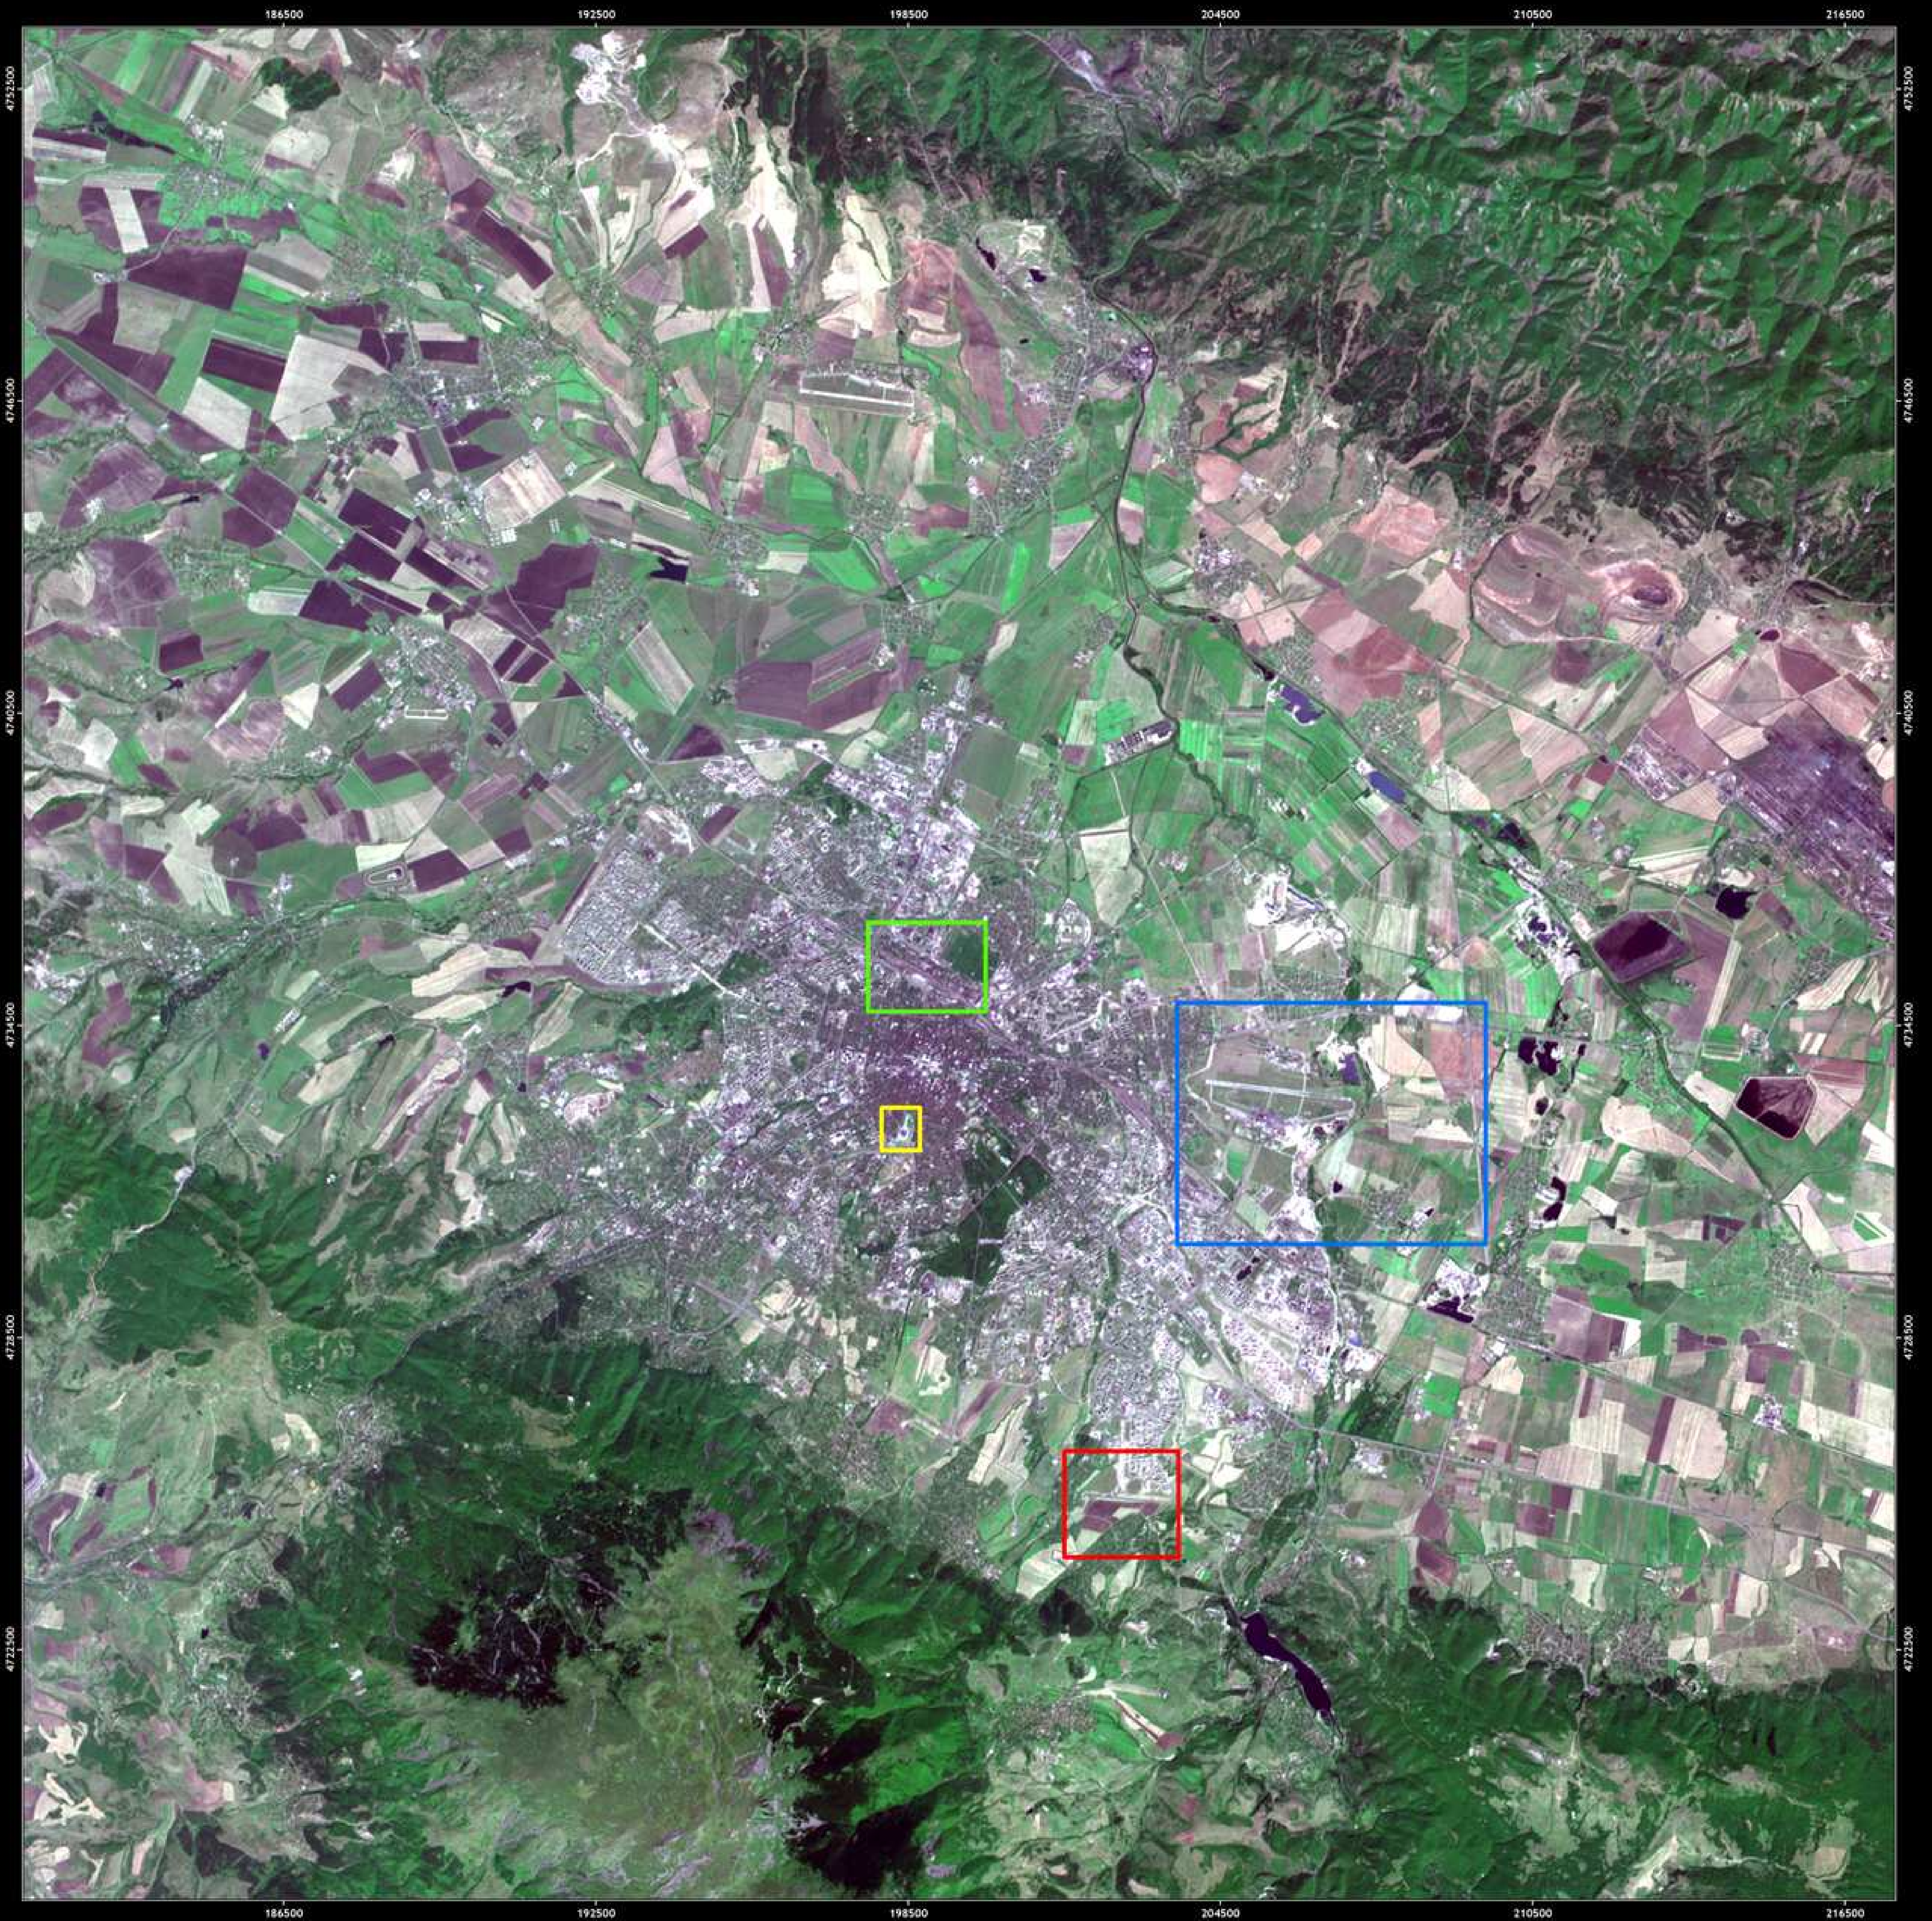

# SOFIA THROUGH THE YEARS

### Data Sources

Imageries  
 SPOT Images Courtesy of the Spot Image S. A.  
 Image ID: 10882648609070929172X  
 Acquisition Date: 1995-09-07

### Processing / Analysis

Processing / Analysis  
 Sensor Type: Satellite  
 Sensor Name: SPOT  
 Pixel Size: 20.00 meters  
 Image processing and map creation by ReSAC  
 SPOT channels transformation to true color  
 Image Contrast through ERDAS Imagine  
 Date of map creation  
 22.02.2010 by ReSAC

### Scale

Map Projection:  
 Universal Transverse Mercator - UTM  
 Specific Parameters:  
 Hemisphere: N  
 Zone Number: 35  
 Datum: WGS84

Spot Image S. A.  
<http://www.spotimage.com/>

Sofia Municipality  
<http://www.sofia.bg/>